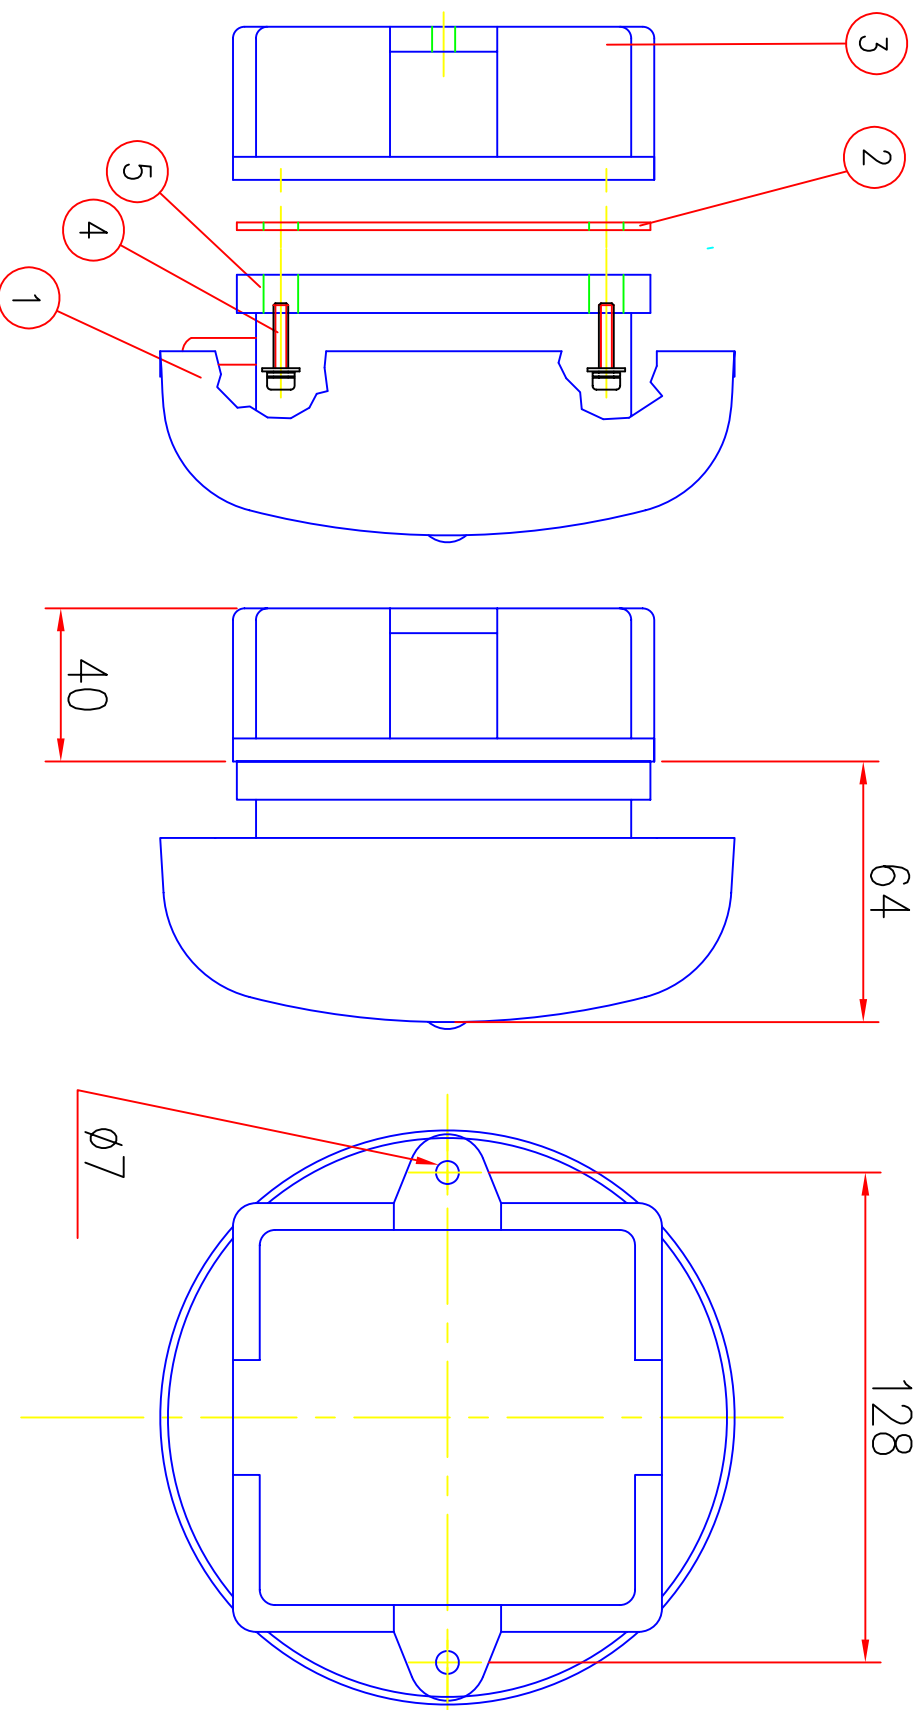

Dimensions

ITEM	DESCRIPTION
1	Gong
2	Gasket
3	Installation box w/20mm threaded entry
4	Mounting screw
5	Base

NOTES

- Item 1 to be removed to install base to installation box.
- Polarity for connection is shown in alarm state.

Specification

Rated Voltage (V DC)	20,4 – 27,6
Rated Current @24V (mA)	25
Starting Voltage (V DC)	16,9
Sound Output dB(A) @1m (max)	100,1
IP rating (minimum)	55
Temperature Range (°C)	-10 to +50
Weight (with backbox)	1100g
Color	Red
Gong Construction	Aluminium
Article no.	243108.01

Installation

Sym.	Ant./Qty.	Forandring/Alteration	Konstr./Design	Kontroll/Controlled	Målestokk/Scale	Date/Sign.
			2005-03-10		1:2	
		Arkiv/Archive	Tegnet/Draw	Godkjent/Approved		

General Product Drawing
Alarm Bell Weatherproof ø150