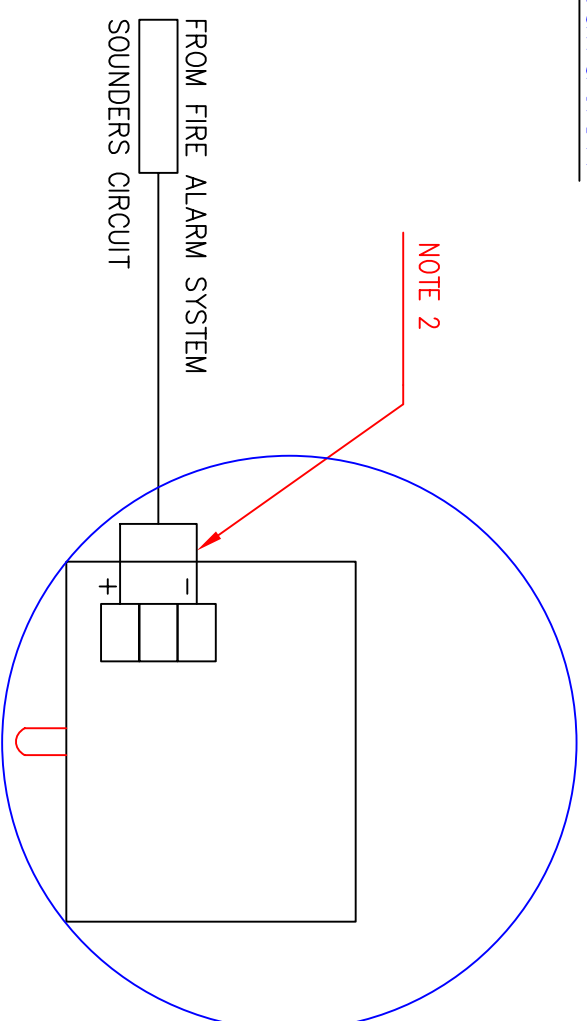

Dimensions

ITEM	DESCRIPTION
1	Gong
2	Gasket
3	Installation box w/20mm threaded entry
4	Mounting screw
5	Base

NOTES

- Item 1 to be removed to install base to installation box.
- Polarity for connection is shown in alarm state.

Specification

Rated Voltage (V DC)	20,4 – 27,6
Rated Current @24V (mA)	25
Starting Voltage (V DC)	16,9
Sound Output dB(A) @1m (max)	100,1
IP rating (minimum)	55
Temperature Range (°C)	-10 to +50
Weight (with backbox)	1100g
Color	Red
Gong Construction	Aluminium
Article no.	243108.01

Installation

Sym.	Ant./Qty.	Forandring/Alteration	Konstr./Design	Kontroll/Controlled	Målestokk/Scale	Date/Sign.
			2005-03-10		1:2	
		Arkiv/Archive	Tegnet/Draw	Godkjent/Approved		

General Product Drawing
Alarm Bell Weatherproof ø150